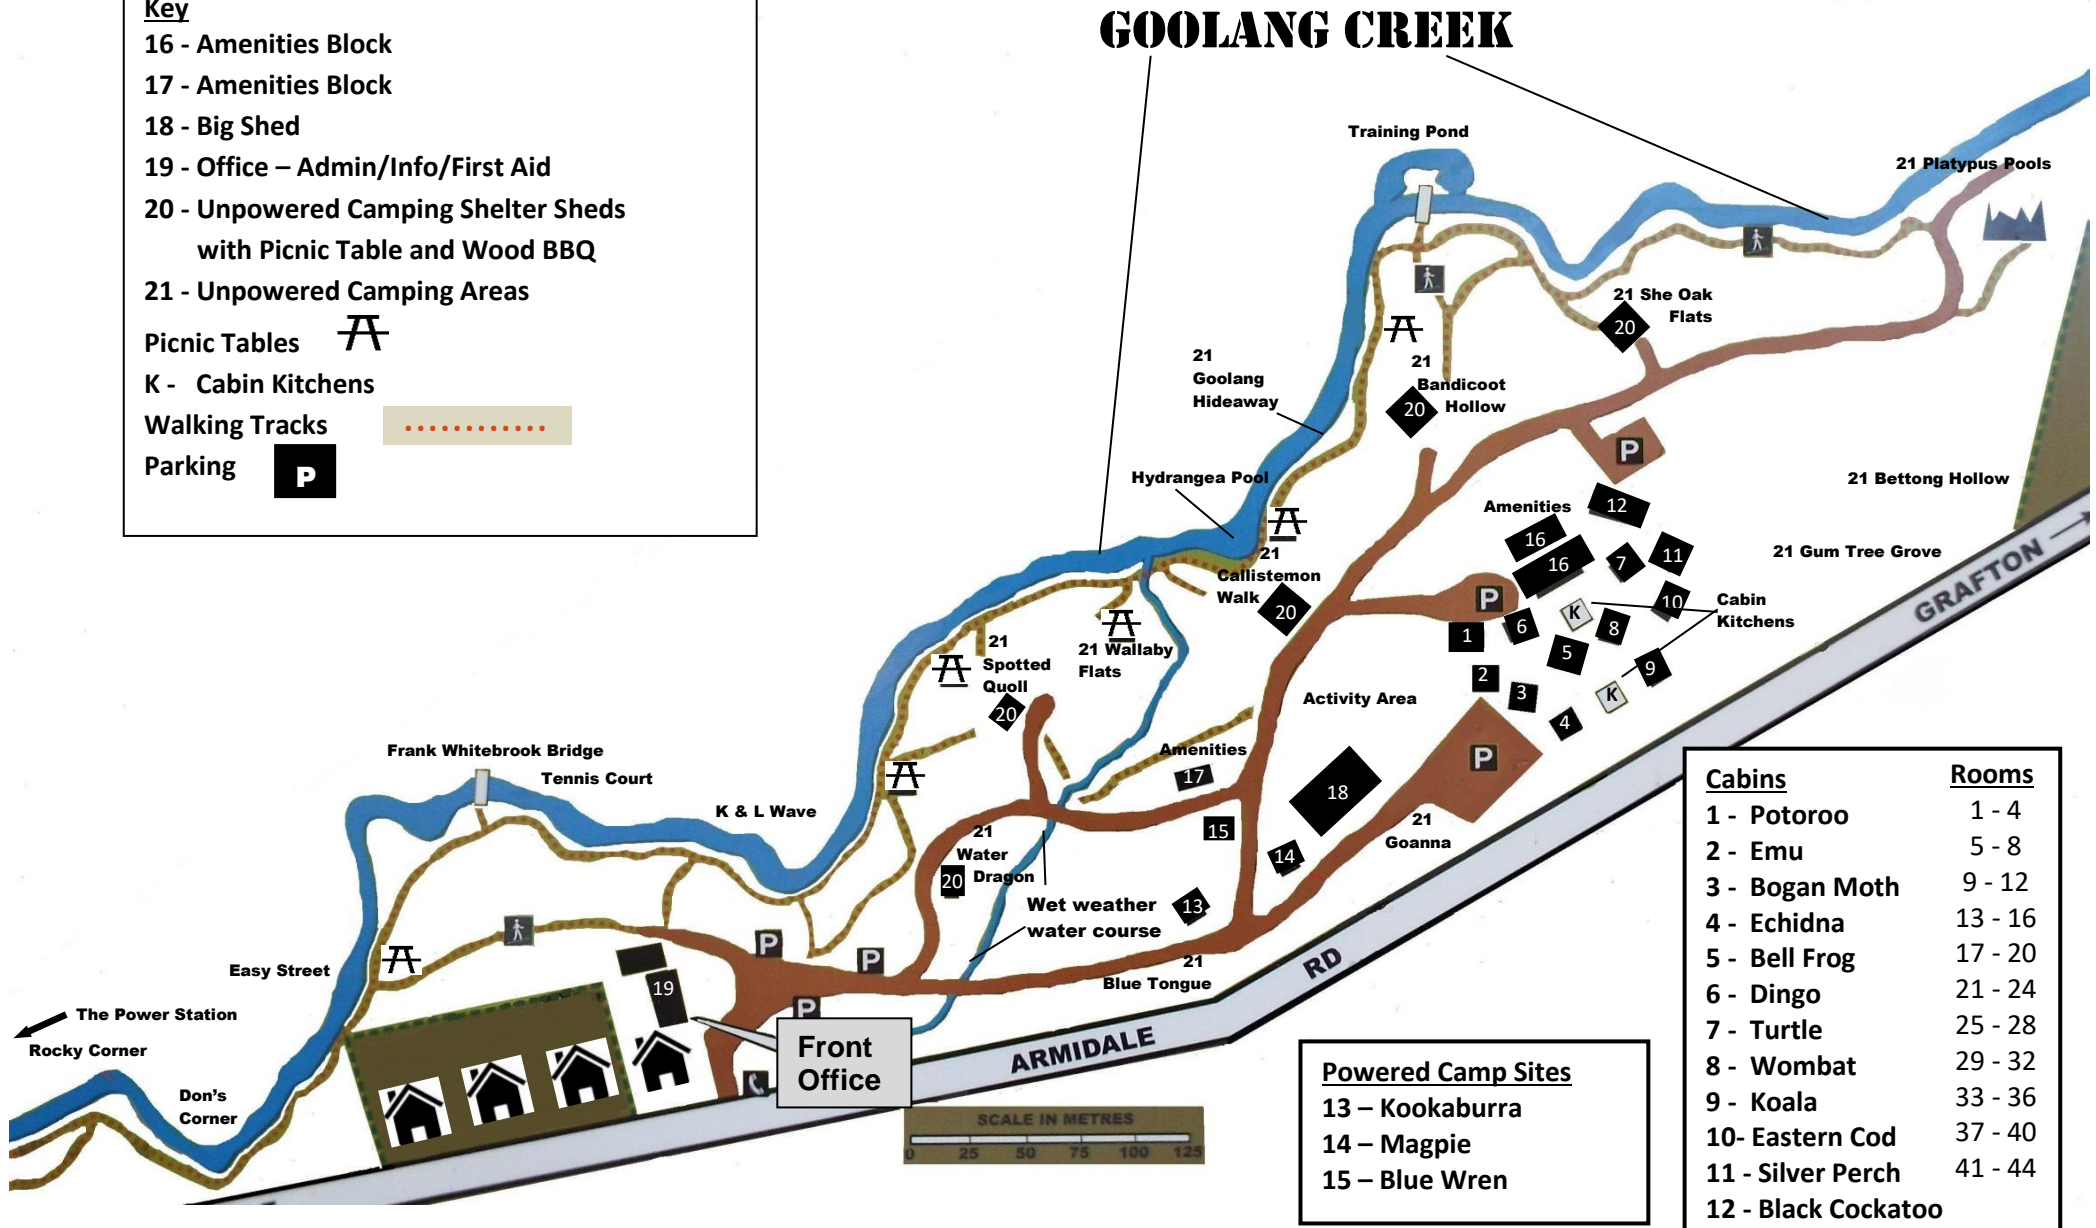

Nymboida Camping & Canoeing

Key

- 16 - Amenities Block
- 17 - Amenities Block
- 18 - Big Shed
- 19 - Office – Admin/Info/First Aid
- 20 - Unpowered Camping Shelter Sheds with Picnic Table and Wood BBQ
- 21 - Unpowered Camping Areas

Picnic Tables 

K - Cabin Kitchens

Walking Tracks 

Parking 

Cabins	Rooms
1 - Potoroo	1 - 4
2 - Emu	5 - 8
3 - Bogan Moth	9 - 12
4 - Echidna	13 - 16
5 - Bell Frog	17 - 20
6 - Dingo	21 - 24
7 - Turtle	25 - 28
8 - Wombat	29 - 32
9 - Koala	33 - 36
10 - Eastern Cod	37 - 40
11 - Silver Perch	41 - 44
12 - Black Cockatoo	

Powered Camp Sites
13 - Kookaburra
14 - Magpie
15 - Blue Wren